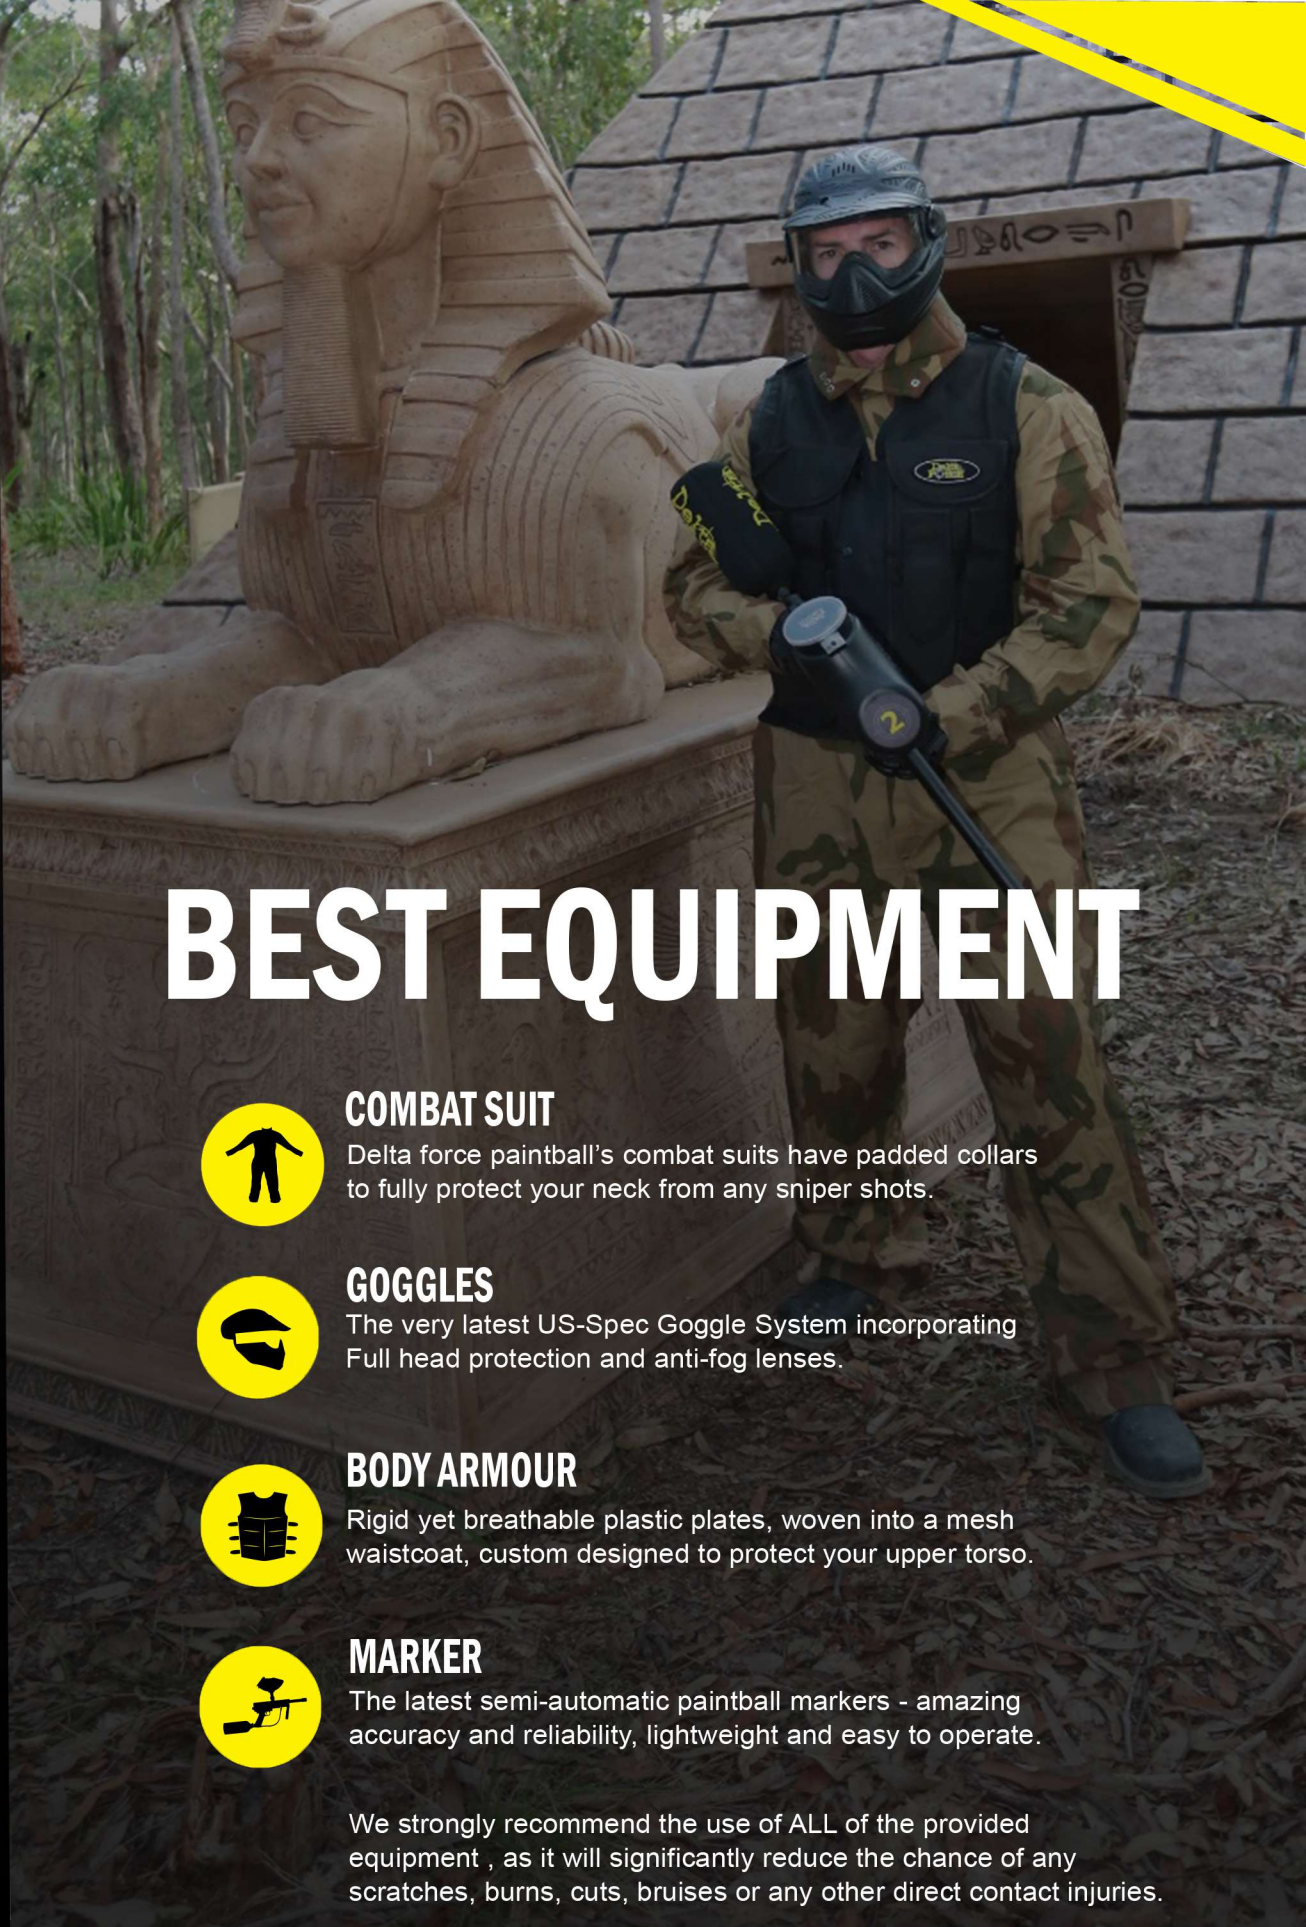

Delta
FORCE
PAINTBALL

www.deltaforcepaintball.com.au

EQUIPMENT - SAFETY

EXPERIENCE
THE DELTA FORCE
DIFFERENCE

Delta
FORCE
PAINTBALL

BEST EQUIPMENT

COMBAT SUIT

Delta force paintball's combat suits have padded collars to fully protect your neck from any sniper shots.